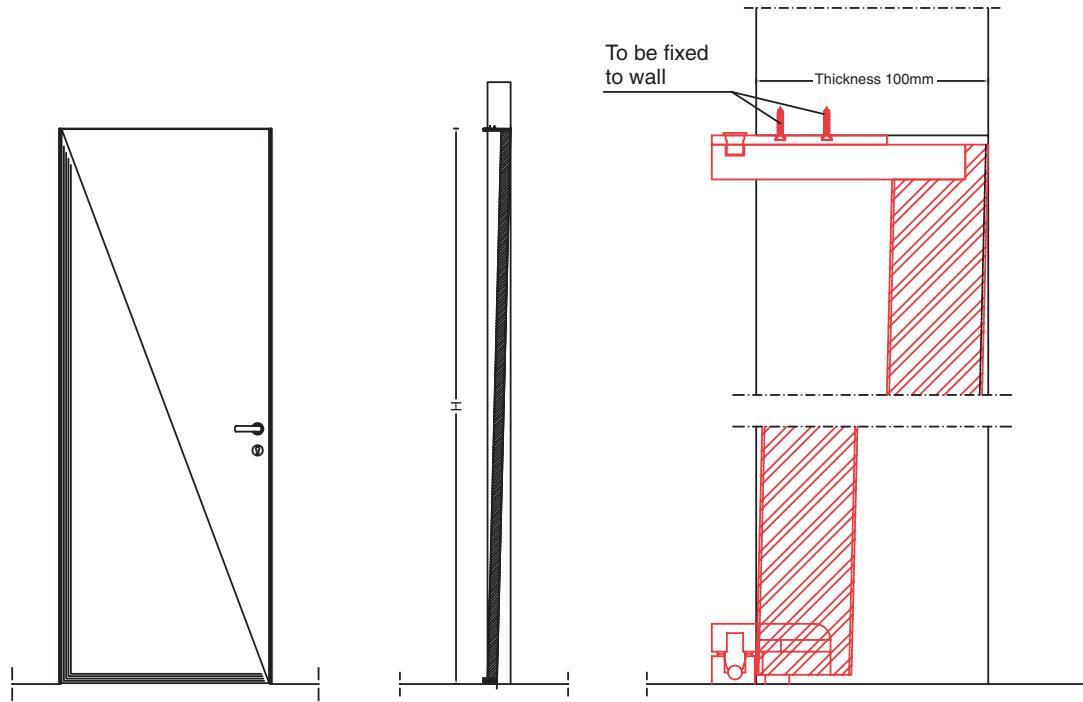

davina_

Net opening

Widht: L
Height: H

Wall opening

Widht: L1
Height: H1

Frame leaf size

Widht: EL
Height: EH

Thickness

Wall thickness: T
Frame thickness: T1

Push left

Push right