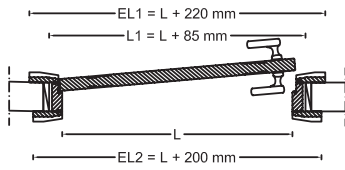

Fixing profiles for covering panel 25x25 mm

Basic mat colours	18/ml
Other Lualdi mat colours	20/ml

avenue_

Net opening
Widht: L
Height: H

Wall opening
Widht: L1
Height: H1

Frame leaf size
Widht: EL
Height: EH

Thickness
Wall thickness: T
Frame thickness: T1

Single frame

Double frame

Triple frame

Vert. view (Solution 1)

Push left

Push right

Installation brickwall

Installation on drywall

Description

Swing door composed by an anodized aluminium frame to be installed without any subframe.
 Leaf thickness 41mm available in mat lacquered or direct polished colours.
 Hardware and hinges included. Handle and privacy lock not included.