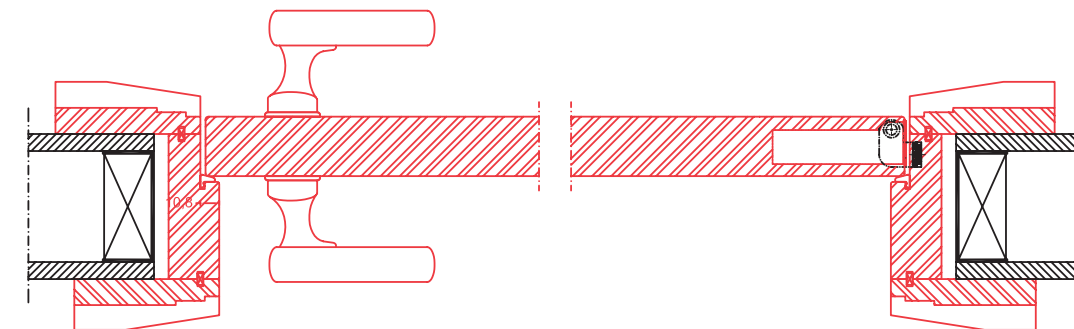

Thickness
Wall thickness: T
Frame thickness: T1

Single frame

Double frame

Triple frame

Vert. view (Solution 1)

Push left

Push right

Installation brickwall

Installation on drywall

Description

Swing door composed by an anodized aluminium frame to be installed without any subframe.
 Leaf thickness 41mm available in mat lacquered or direct polished colours.
 Hardware and hinges included. Handle and privacy lock not included.