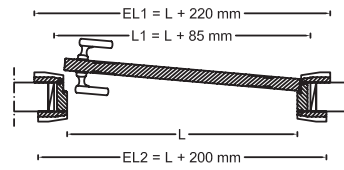

Fixing profiles for covering panel 25x25 mm

Basic mat colours	18/ml
Other Lualdi mat colours	20/ml

avenue_

Net opening
Widht: L
Height: H

Wall opening
Widht: L1
Height: H1

Frame leaf size
Widht: EL
Height: EH

Thickness
Wall thickness: T
Frame thickness: T1

Single frame

Double frame

Triple frame

Vert. view (Solution 1)

Push left

Push right

Installation brickwall

Installation on drywall

Description

Swing door composed by an anodized aluminium frame to be installed without any subframe.
 Leaf thickness 41mm available in mat lacquered or direct polished colours.
 Hardware and hinges included. Handle and privacy lock not included.