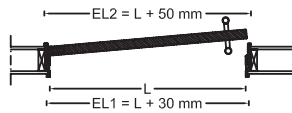

UP MID DOWN Town_

Net opening
Widht: L
Height: H

Wall opening
Widht: L1
Height: H1

Frame leaf size
Widht: EL
Height: EH

Thickness
Wall thickness: T
Frame thickness: T1

Push left