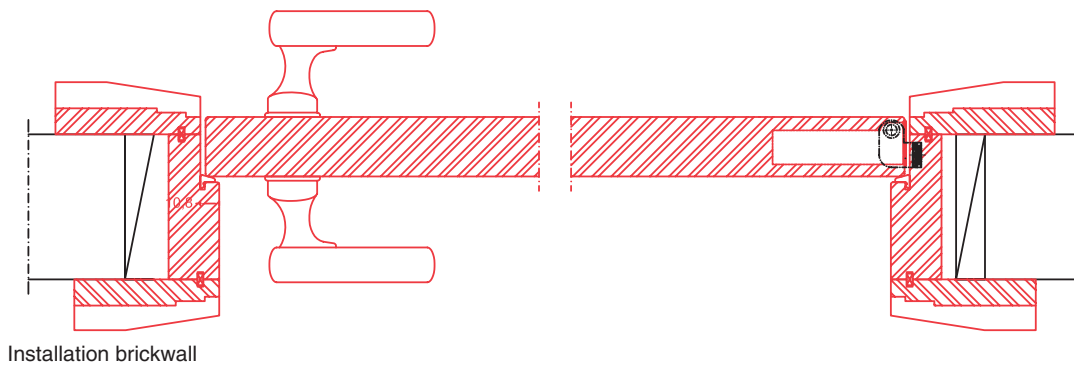

Thickness
Wall thickness: T
Frame thickness: T1

Single frame

Double frame

Triple frame

Vert. view (Solution 1)

Push left

Push right

Installation brickwall

Installation on drywall

Description

Swing door composed by an anodized aluminium frame to be installed without any subframe.
 Leaf thickness 41mm available in mat lacquered or direct polished colours.
 Hardware and hinges included. Handle and privacy lock not included.