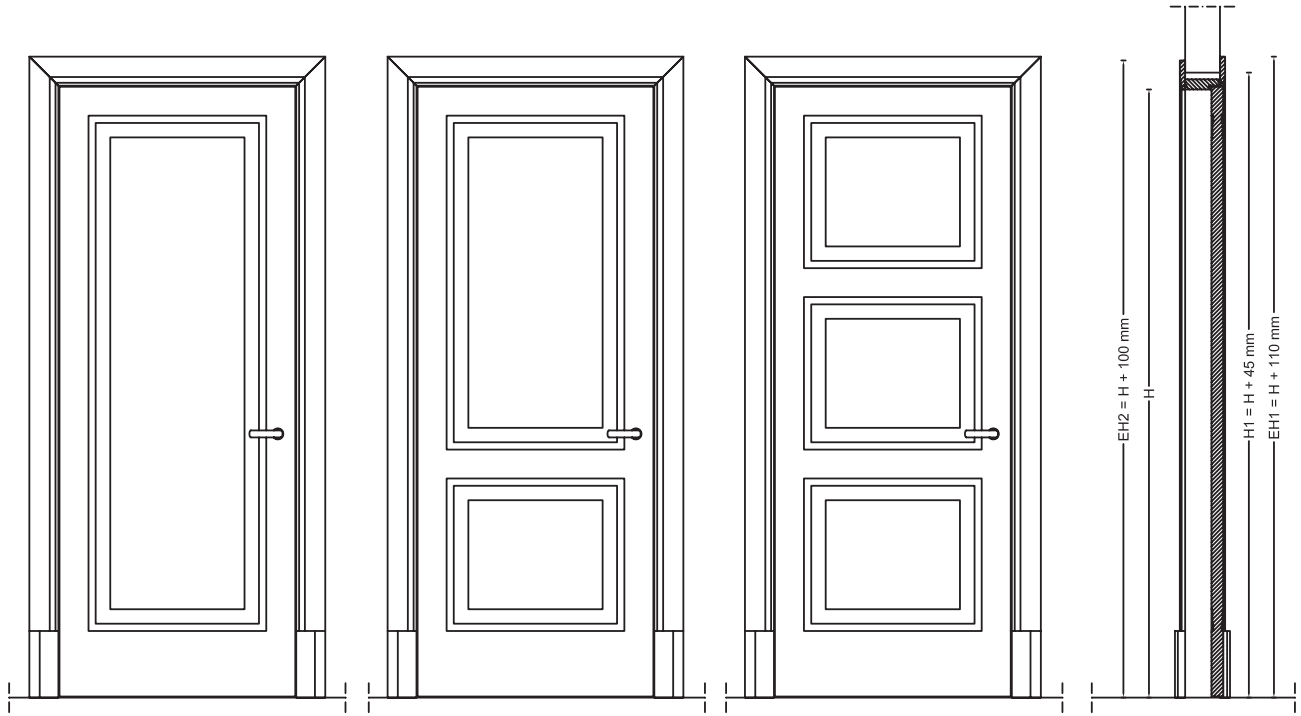

avenue_

Net opening
Widht: L
Height: H

Wall opening
Widht: L1
Height: H1

Frame leaf size
Widht: EL
Height: EH

Thickness
Wall thickness: T
Frame thickness: T1

Single frame

Double frame

Triple frame

Vert. view (Solution 1)