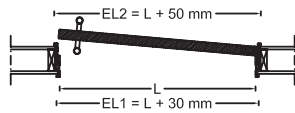

UP MID DOWN Town_

Net opening
Widht: L
Height: H

Wall opening
Widht: L1
Height: H1

Frame leaf size
Widht: EL
Height: EH

Thickness
Wall thickness: T
Frame thickness: T1

Push right