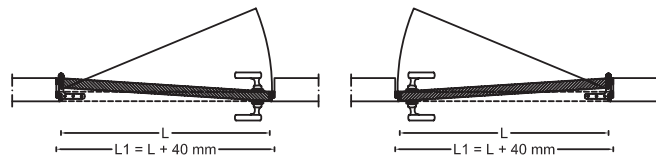

Other

Trend colours	170
Aluminium frame (if ordered in advance)	400

davina_

Net opening

Widht: L
Height: H

Wall opening

Widht: L1
Height: H1

Frame leaf size

Widht: EL
Height: EH

Thickness

Wall thickness: T
Frame thickness: T1

Push left

Push right

Installation brickwall

Installation on drywall

Description