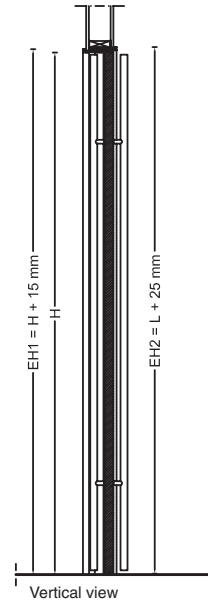

Vertical view